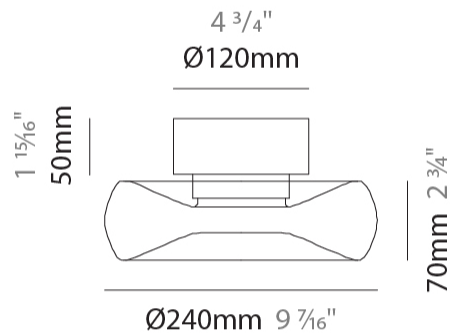

PROJECT _____
TYPE _____
SPECIFIER _____
QUANTITY _____
DATE _____

FOLD SURFACE

D142000-

base number   Color   Finish   Finish
Temperature   Options   Options

1. To build a product code in our configurator select the specify button on the base model # product page
2. To build a manual product code on this datasheet choose from the options listed below in blue font and add the suffix to the base model #

GENERAL

Series: Fold
Brand: Cangini & Tucci
Division: Design
Mounting Type: Surface
Mounting Location: Ceiling
Subcategory: Ambient

PHYSICAL

Shape: Abstract
Diameter (mm): 240
Diameter (in): 9 7/16
Height (mm): 120
Height (in): 4 3/4
Light Distribution: Omnidirectional
Weight (kg): 1.135
Weight (lbs): 2.50
Fixture Finish: [AMB / GRN / PNK / RUB / SKB / SMK / TOB / TRA](#)
Holder Finish: CHR / BLK
Fixture Material: Glass / Metal
Cable Details: 1500mm Transparent Cable
Upon Request: Black Fabric Cable

ELECTRICAL

Lamp Type: LED
Input Wattage (W): 14
Total Output Wattage (W): 11.7
Dimming: Phase Dimming (120Vac Only)
Driver Included: Yes
Driver Location: Integrated
Driver Type: Constant Current - 120Vac
Driver Class: Class 2
Input Voltage (V): 120 - 277
Constant Current (MA): 350
Upon Request: 0-10Vdc dimming / Non-dimming 120-277Vac

LED

Color Temperature (°K): [2700 / 3000](#)
Nominal Lumen (lm): 1615
CRI: >95 CRI

OPTICAL

RATINGS AND CERTIFICATIONS

Certified By: Certified for North American Standards
IP rating: IP20